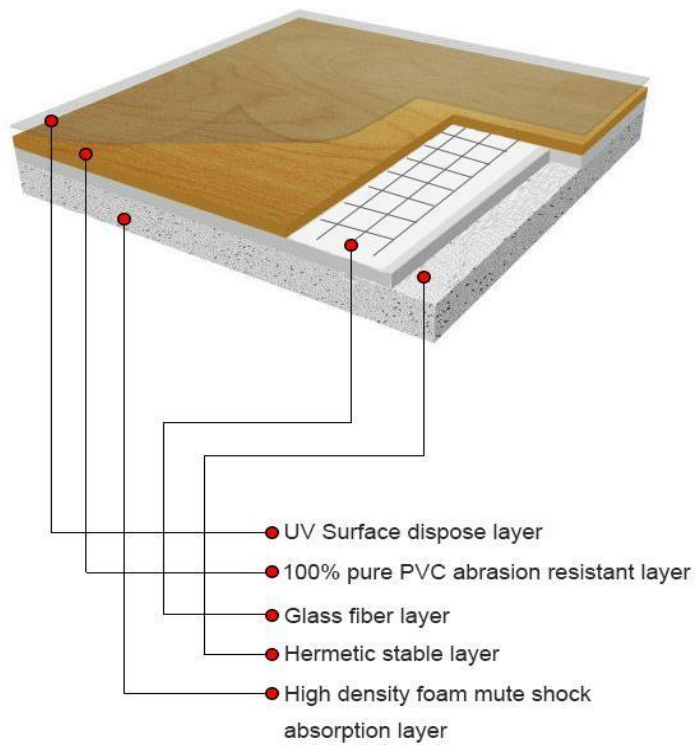

Color card & Diagram